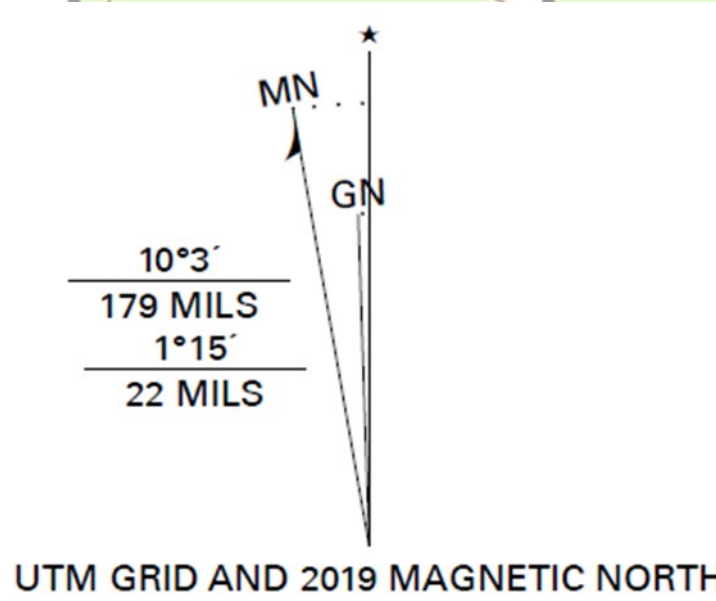

Marine Corps Outlying Airfield Oak Grove Special

CONTOUR INTERVAL 5 FEET
NORTH AMERICAN VERTICAL DATUM OF 1988

POLLOCKSVILLE QUADRANGLE
NORTH CAROLINA
7.5-MINUTE SERIES

TRENTON QUADRANGLE
NORTH CAROLINA
7.5-MINUTE SERIES

1	2	3
4	5	6
7	8	

- 1 Cove City
- 2 Jasper
- 3 Askin
- 4 Trenton
- 5 New Bern
- 6 Jacksonville NE
- 7 Maysville
- 8 Catfish Lake

ADJOINING QUADRANGLES

Marine Corps Outlying Airfield Oak Grove Special

CONTOUR INTERVAL 5 FEET
NORTH AMERICAN VERTICAL DATUM OF 1988

POLLOCKSVILLE QUADRANGLE
NORTH CAROLINA
7.5-MINUTE SERIES

TRENTON QUADRANGLE
NORTH CAROLINA
7.5-MINUTE SERIES

U.S. National Grid	
100,000 m Square ID	300
TD	UD
Grid Zone Designation 18S	

1	2	3
4	5	6
7	8	9