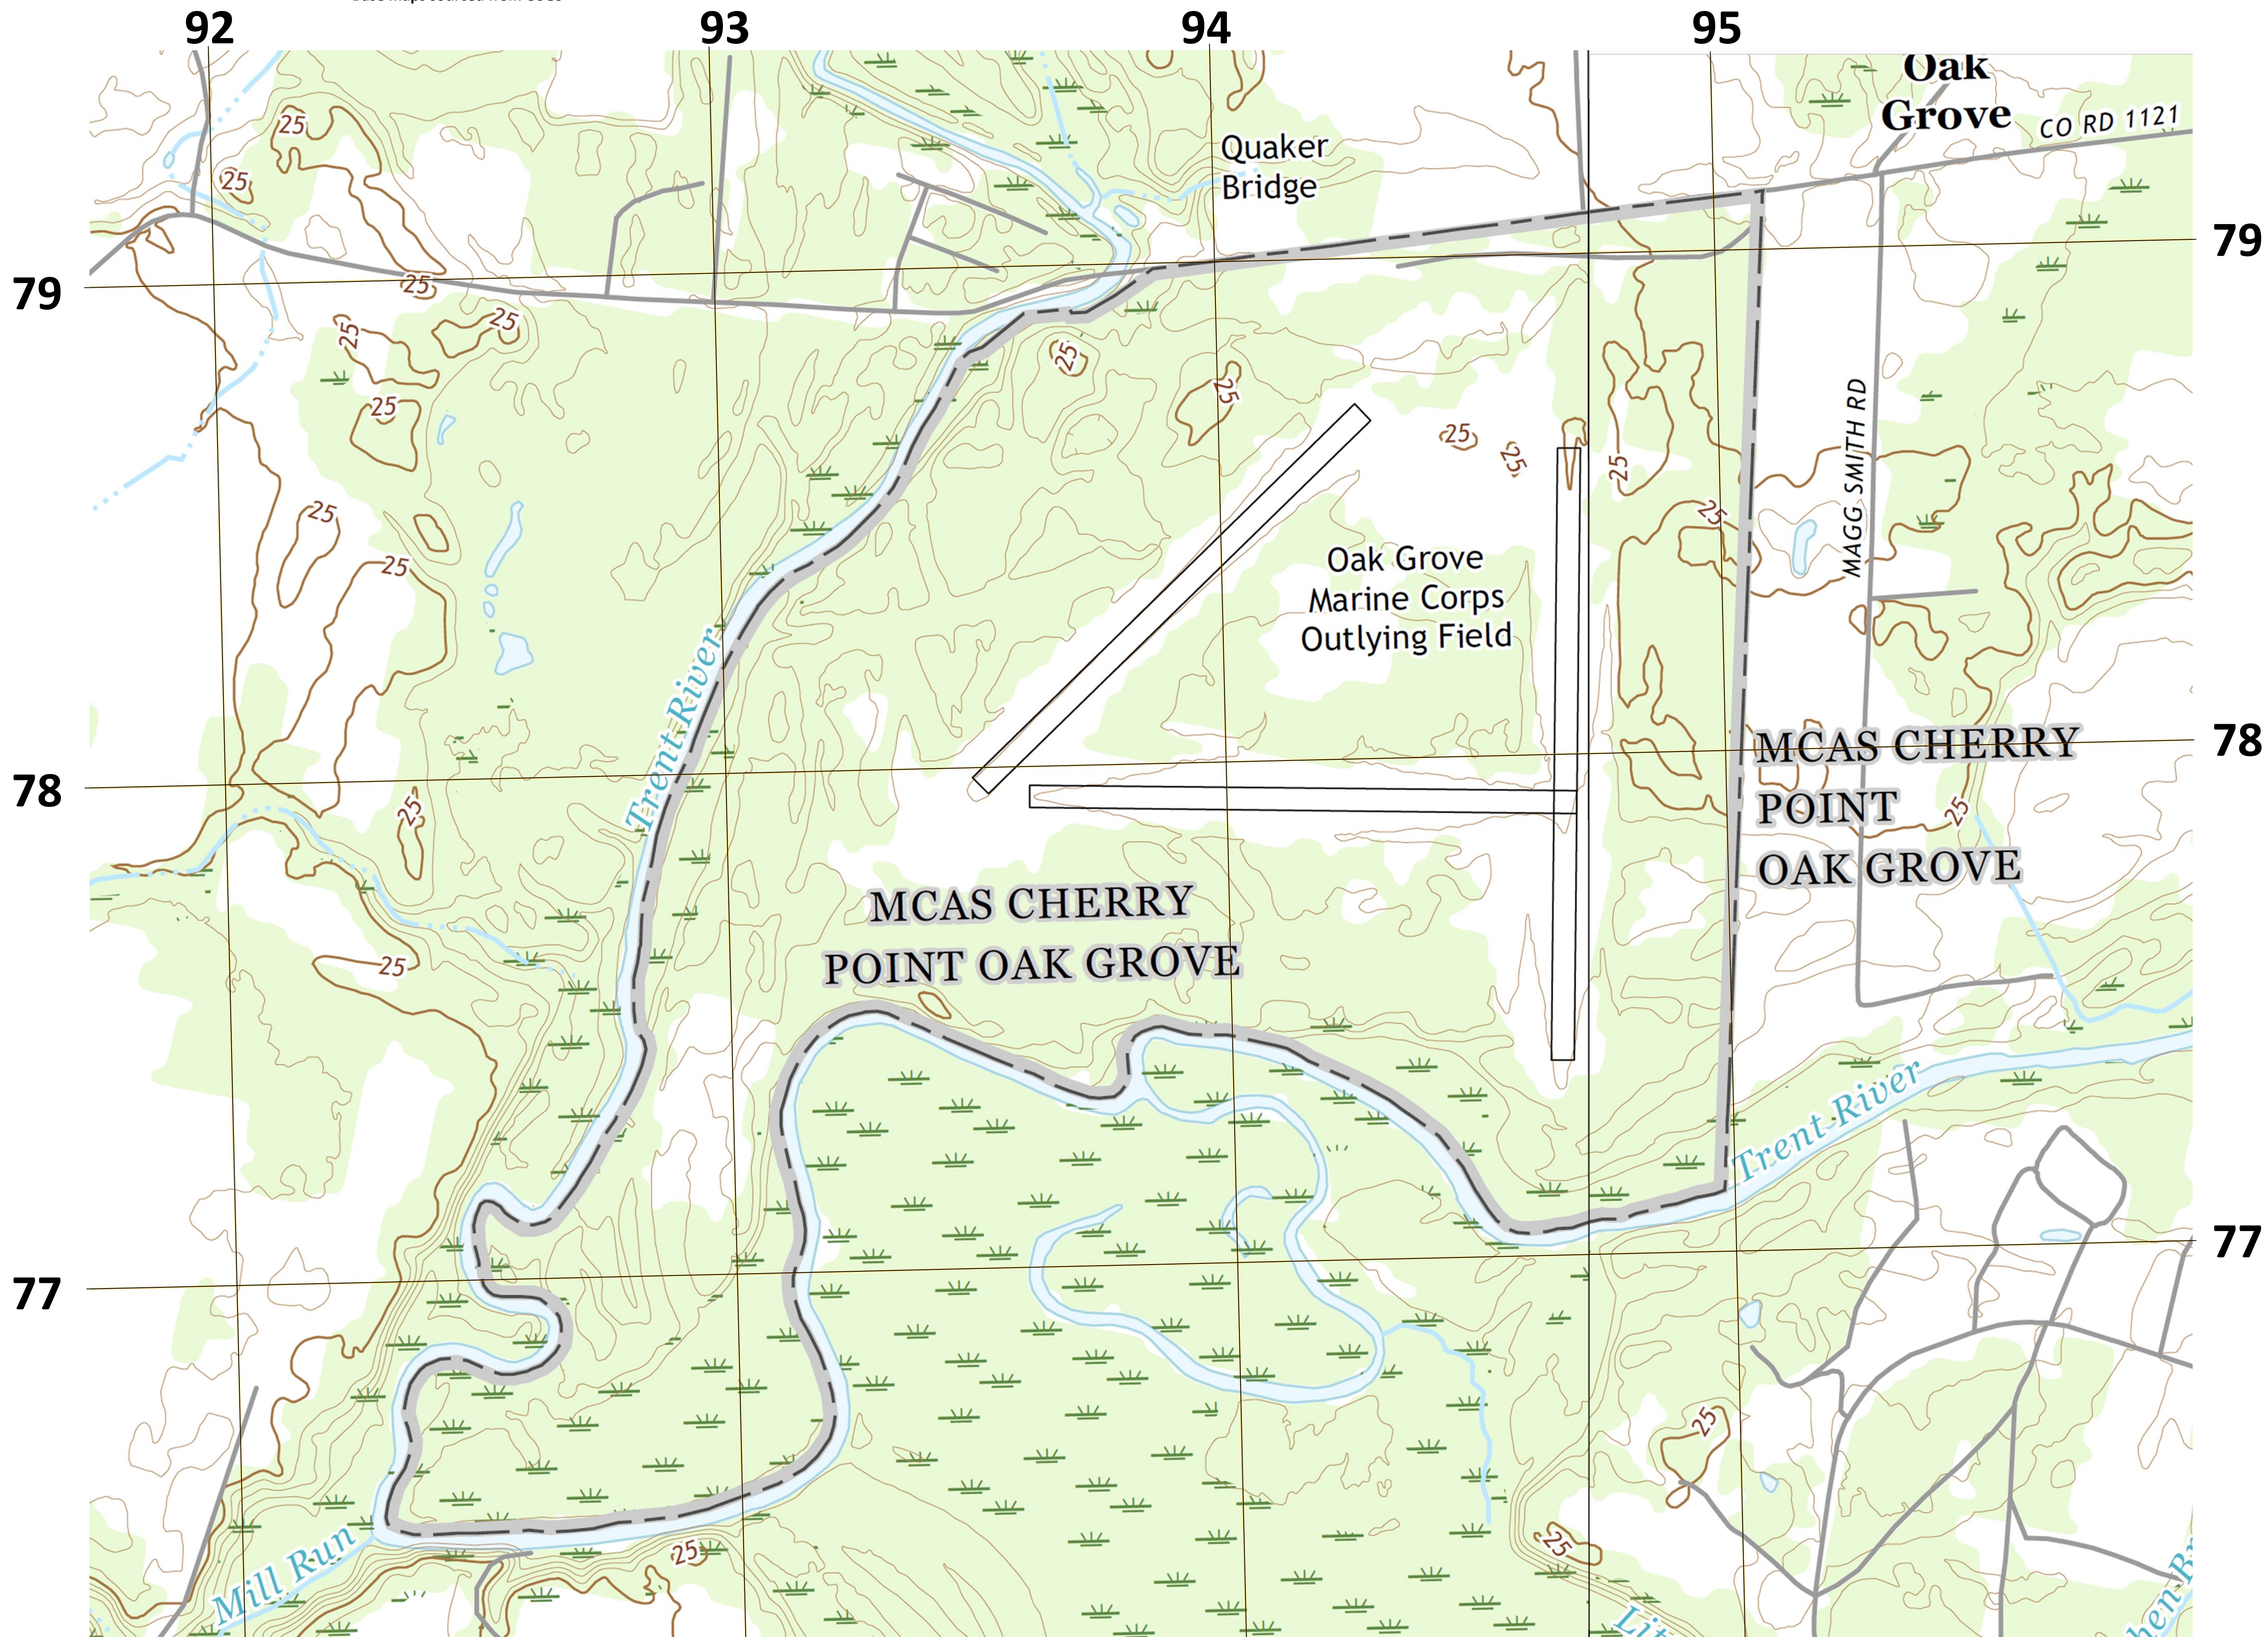

Marine Corps Outlying Airfield Oak Grove Special

CONTOUR INTERVAL 5 FEET
NORTH AMERICAN VERTICAL DATUM OF 1988

POLLOCKSVILLE QUADRANGLE
NORTH CAROLINA
7.5-MINUTE SERIES

TRENTON QUADRANGLE
NORTH CAROLINA
7.5-MINUTE SERIES

1	2	3
4	5	6
7	8	

- 1 Cove City
- 2 Jasper
- 3 Askin
- 4 Trenton
- 5 New Bern
- 6 Jacksonville NE
- 7 Maysville
- 8 Catfish Lake

ADJOINING QUADRANGLES

Marine Corps Outlying Airfield Oak Grove Special

CONTOUR INTERVAL 5 FEET
NORTH AMERICAN VERTICAL DATUM OF 1988

POLLOCKSVILLE QUADRANGLE
NORTH CAROLINA
7.5-MINUTE SERIES

TRENTON QUADRANGLE
NORTH CAROLINA
7.5-MINUTE SERIES

U.S. National Grid	
100,000 m Square ID	300
TD	UD
Grid Zone Designation 18S	

1	2	3
4	5	6
7	8	9

1 Cove City
2 Jasper
3 Askin
4 Trenton
5 New Bern
6 Jacksonville NE
7 Maysville
8 Catfish Lake

Marine Corps Outlying Field Oak Grove Special

This map is designed for use by Scouting BSA

Use this grid square to assist with plotting MGRS grids onto map.