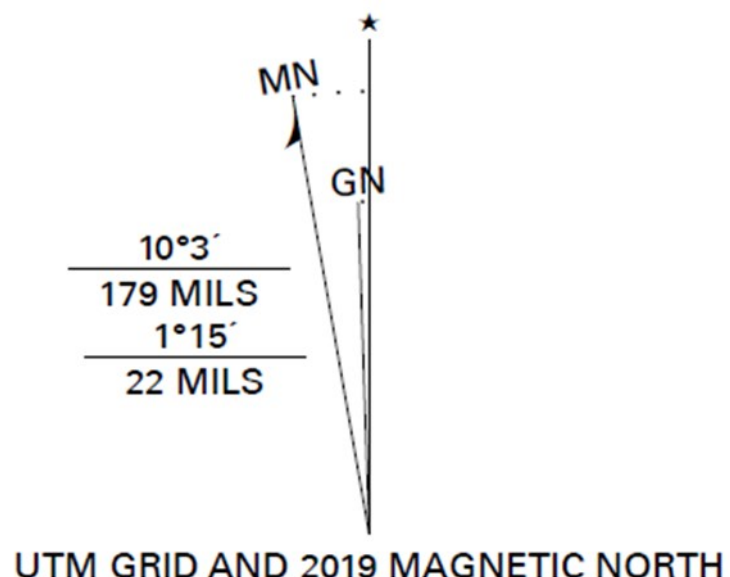

Marine Corps Outlying Airfield Oak Grove Special

CONTOUR INTERVAL 5 FEET
NORTH AMERICAN VERTICAL DATUM OF 1988

POLLOCKSVILLE QUADRANGLE
NORTH CAROLINA
7.5-MINUTE SERIES

TRENTON QUADRANGLE
NORTH CAROLINA
7.5-MINUTE SERIES

1	2	3
4	5	6
7	8	

- 1 Cove City
- 2 Jasper
- 3 Askin
- 4 Trenton
- 5 New Bern
- 6 Jacksonville NE
- 7 Maysville
- 8 Catfish Lake

ADJOINING QUADRANGLES

Marine Corps Outlying Airfield Oak Grove Special

CONTOUR INTERVAL 5 FEET
NORTH AMERICAN VERTICAL DATUM OF 1988

POLLOCKSVILLE QUADRANGLE
NORTH CAROLINA
7.5-MINUTE SERIES

TRENTON QUADRANGLE
NORTH CAROLINA
7.5-MINUTE SERIES

U.S. National Grid	
100,000 m Square ID	300
TD	UD
Grid Zone Designation 18S	

1	2	3
4	5	6
7	8	9